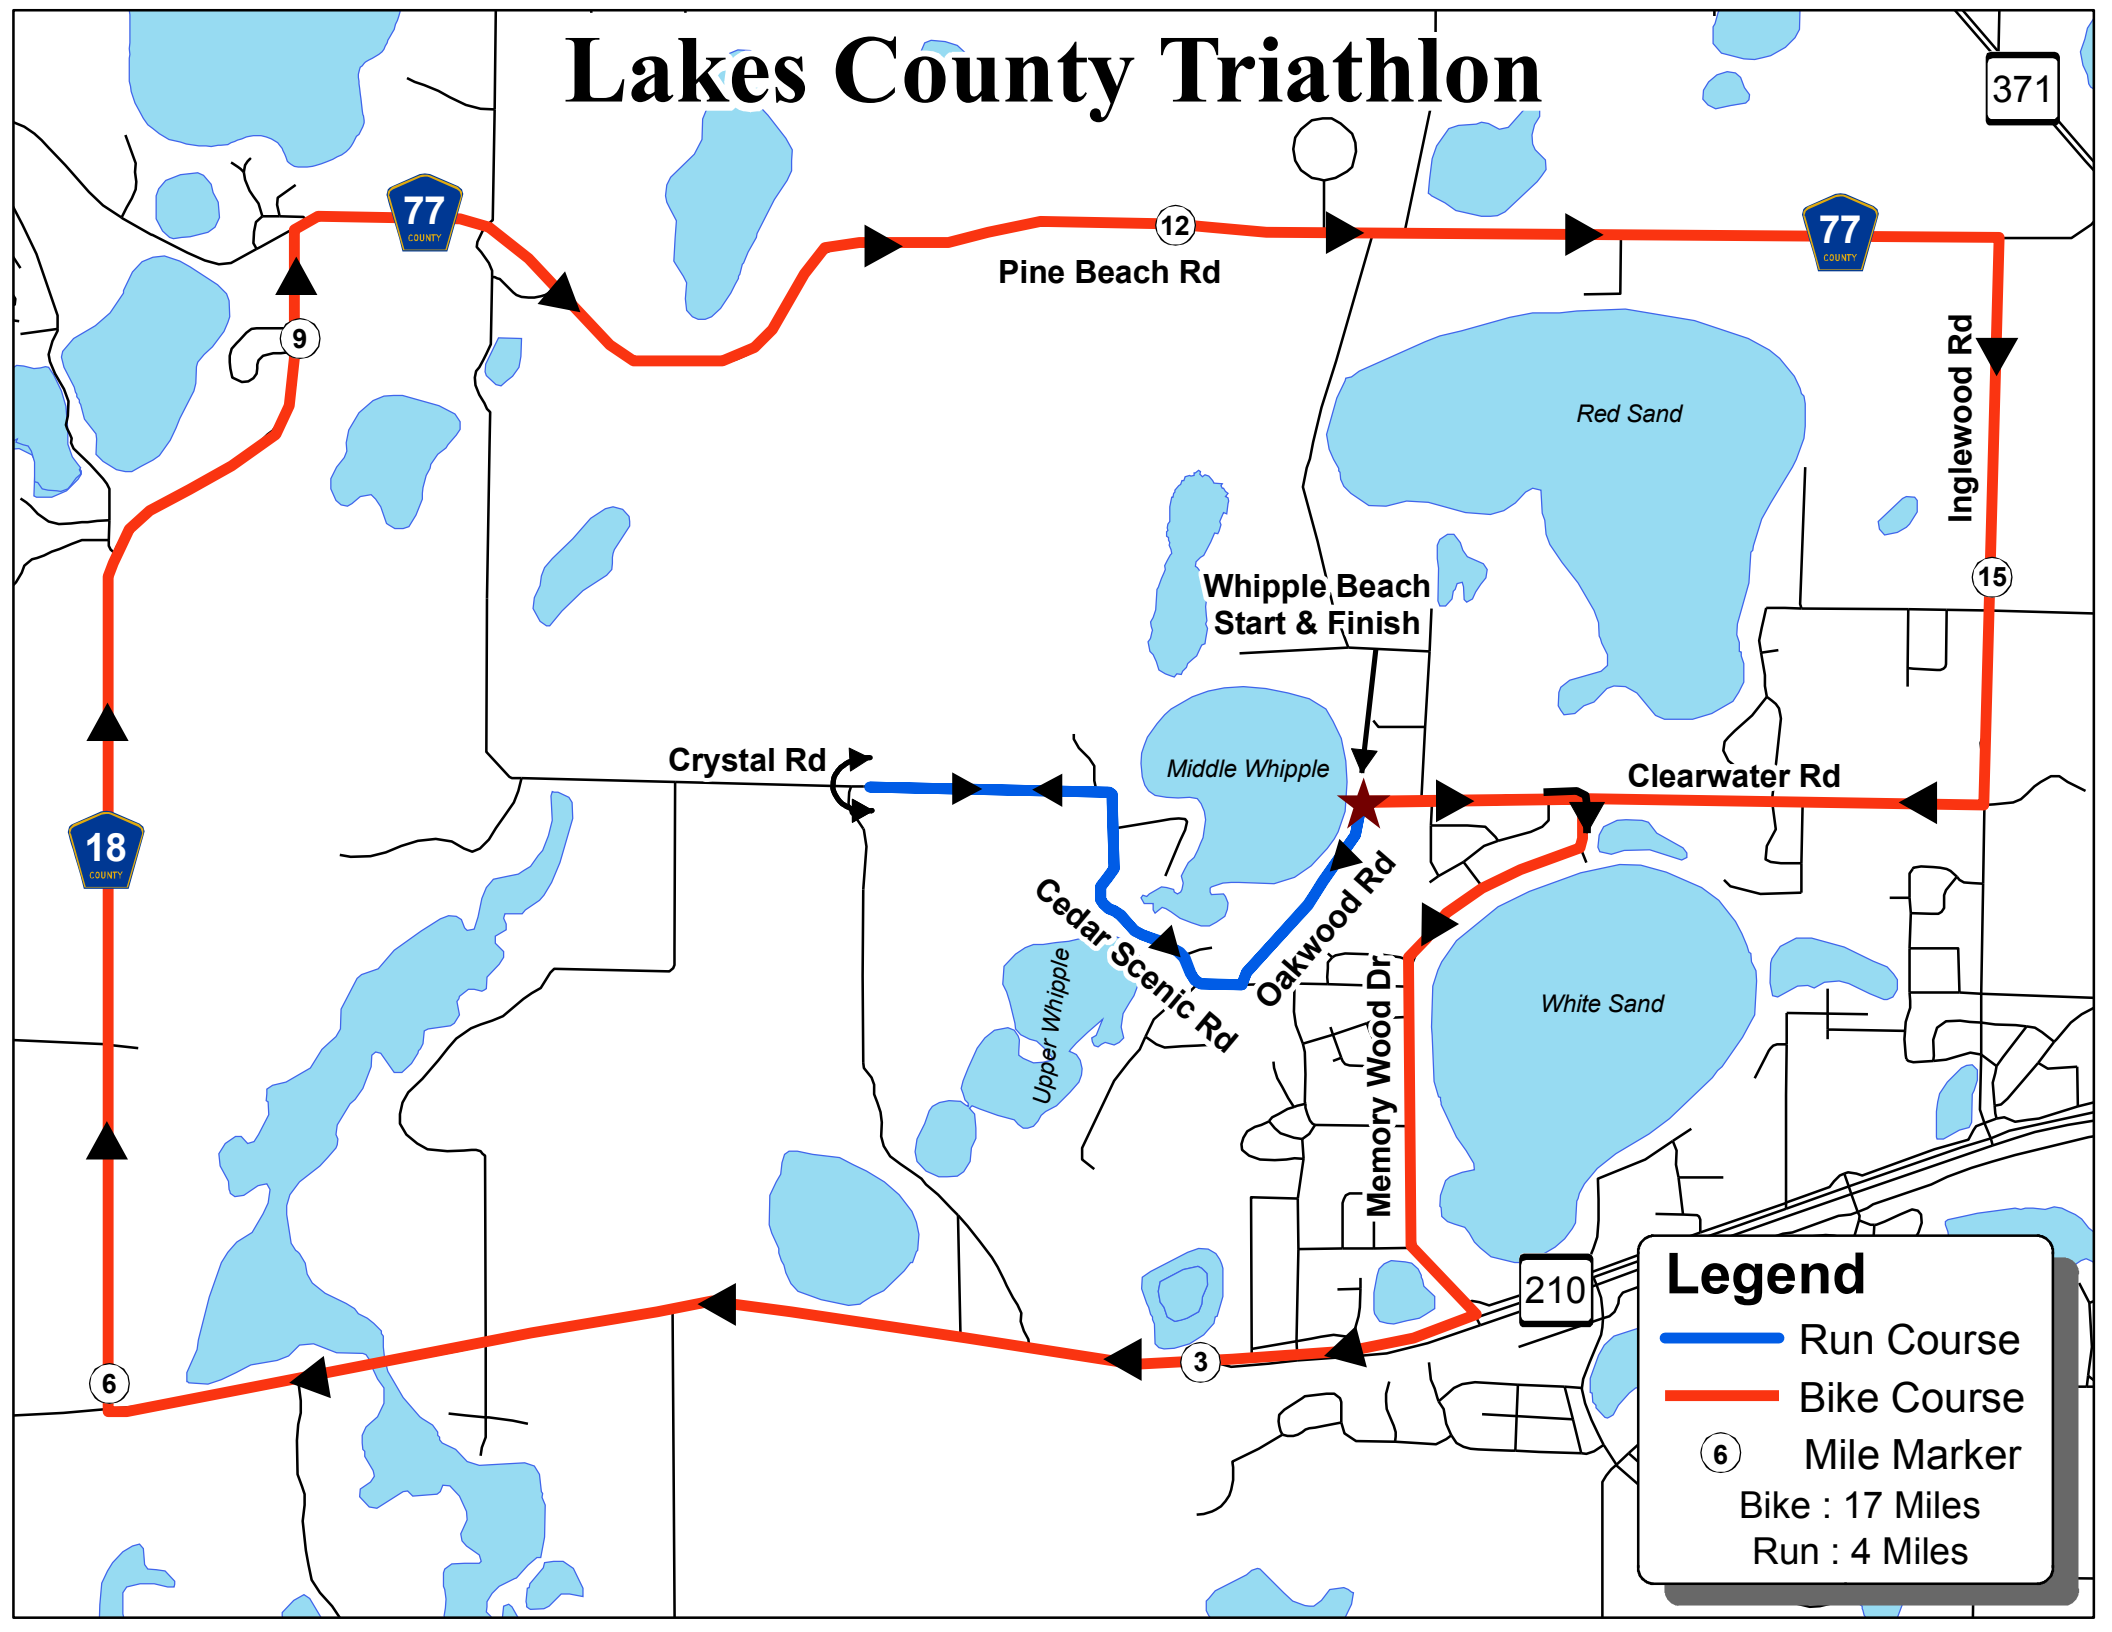

Lakes County Triathlon

Legend

- Run Course
- Bike Course
- ⑥ Mile Marker

Bike : 17 Miles
Run : 4 Miles