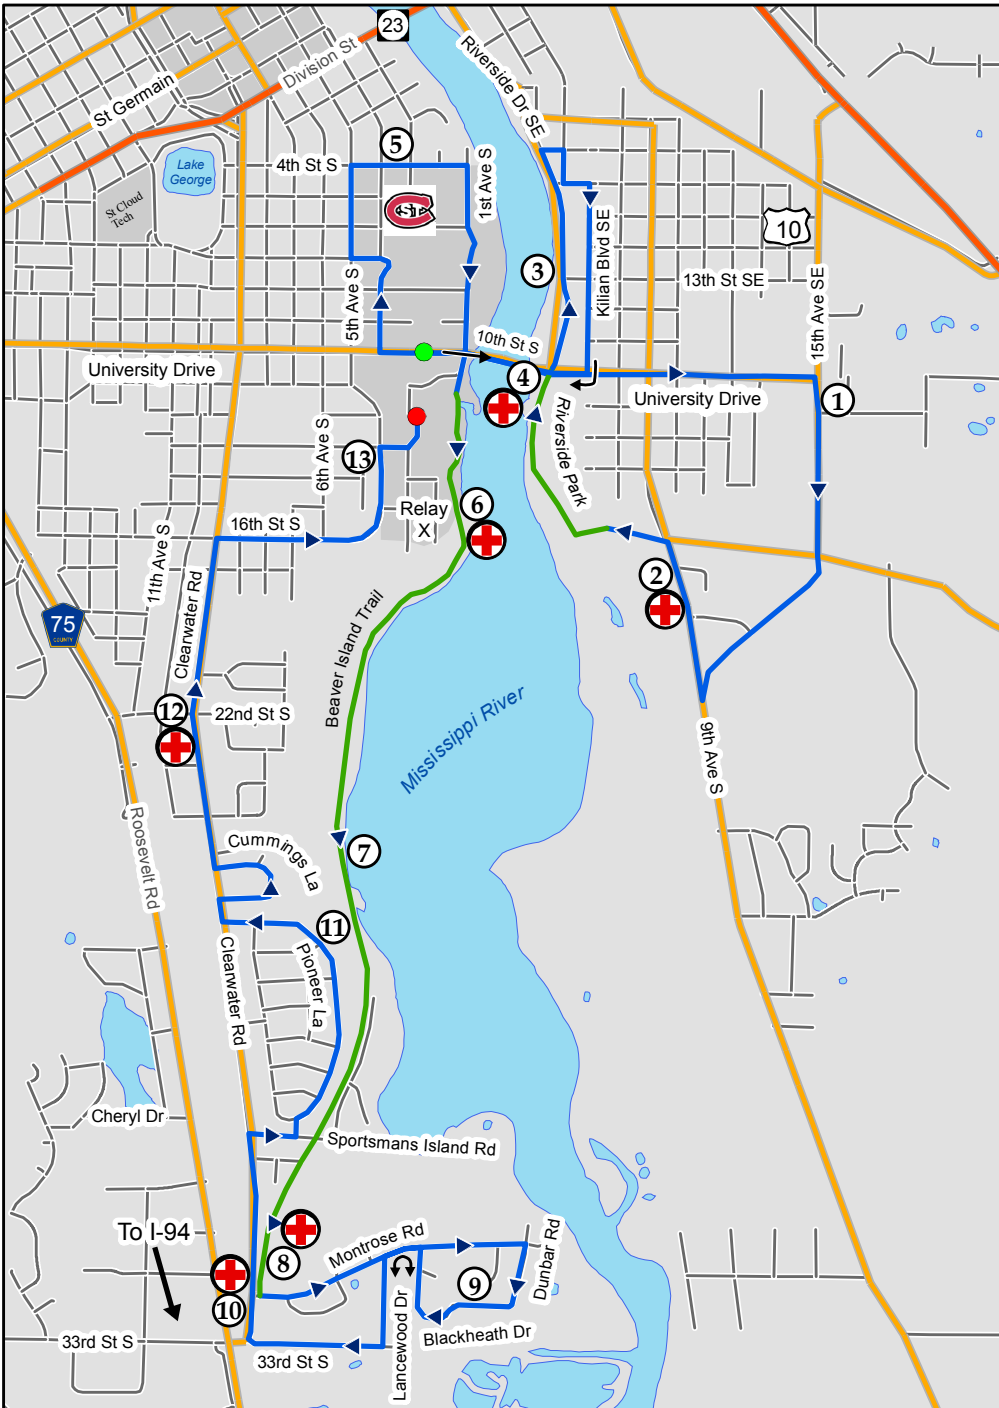

Earth Day Half Marathon

20 Mile Eco-Challenge

— Road
 — Trail
 ● Start
 ● Finish
 ⊕ Aid Station