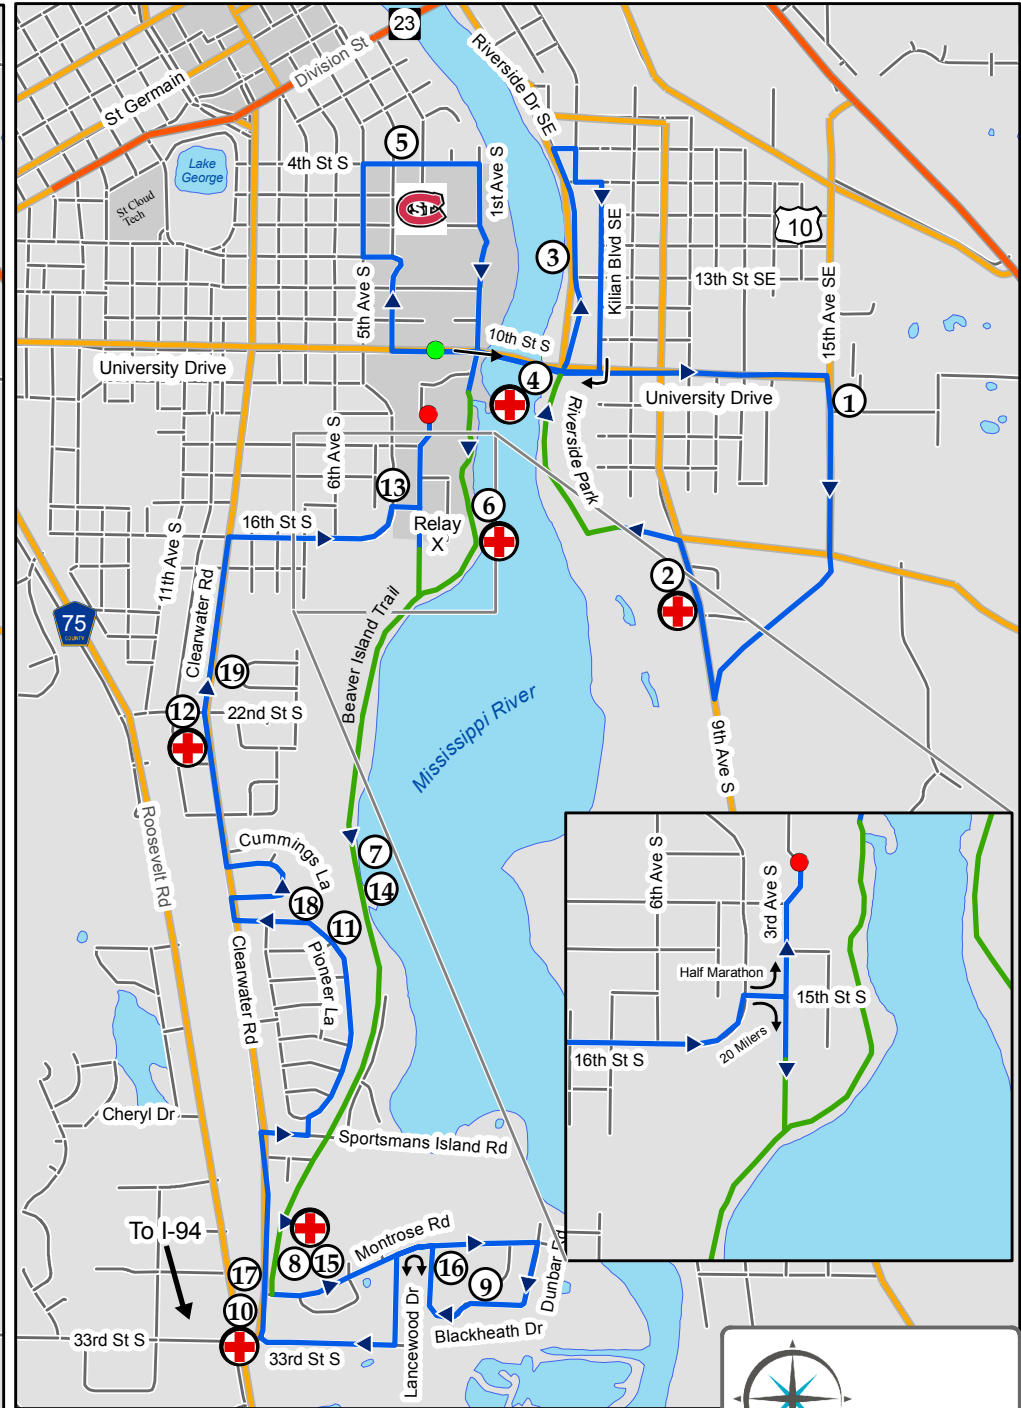

Earth Day Half Marathon

20 Mile Eco-Challenge

— Road
 — Trail
 ● Start
 ● Finish
 ⊕ Aid Station